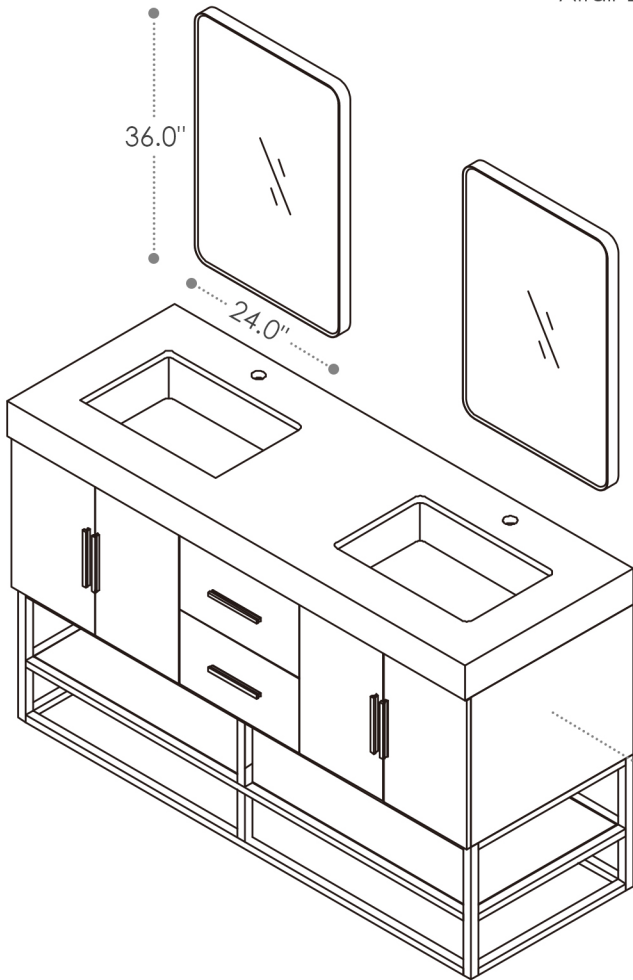

ALTAIR

FASHION BATHROOM LIFE

Altair Design, Inc.

Bianco

60"W x 22"D
Bathroom Vanity

60"W x 22"D x 34"H inches

INSTALLATION SPECIFICATION

Item#	552060B		
Color	Light Brown		
Overall Dimension	60 in W x 22 in D x 34 in H		
Vanity Material	Solid wood and long-lasting plywood		
Hardware Finish	Zinc Alloy Matte Black		
Number of Door	4 soft-closing doors		
Number of Drawers	2 soft-closing drawers		
Metal Base Material	Iron (Matte Black)		
Countertop Material	Composite Stone - White	Shape	Rectangular
Top Thickness	0.8 inch	Installation Type	Freestanding
Assembly Required	No	Backsplash Height	Not included
Faucet Hole Spacing(in.)	Single Hole	Sink	Double Undermount Sink

All measurements are approximate. Measurements may vary +/- 1/2".
Does not include faucet, drain assembly, P-trap